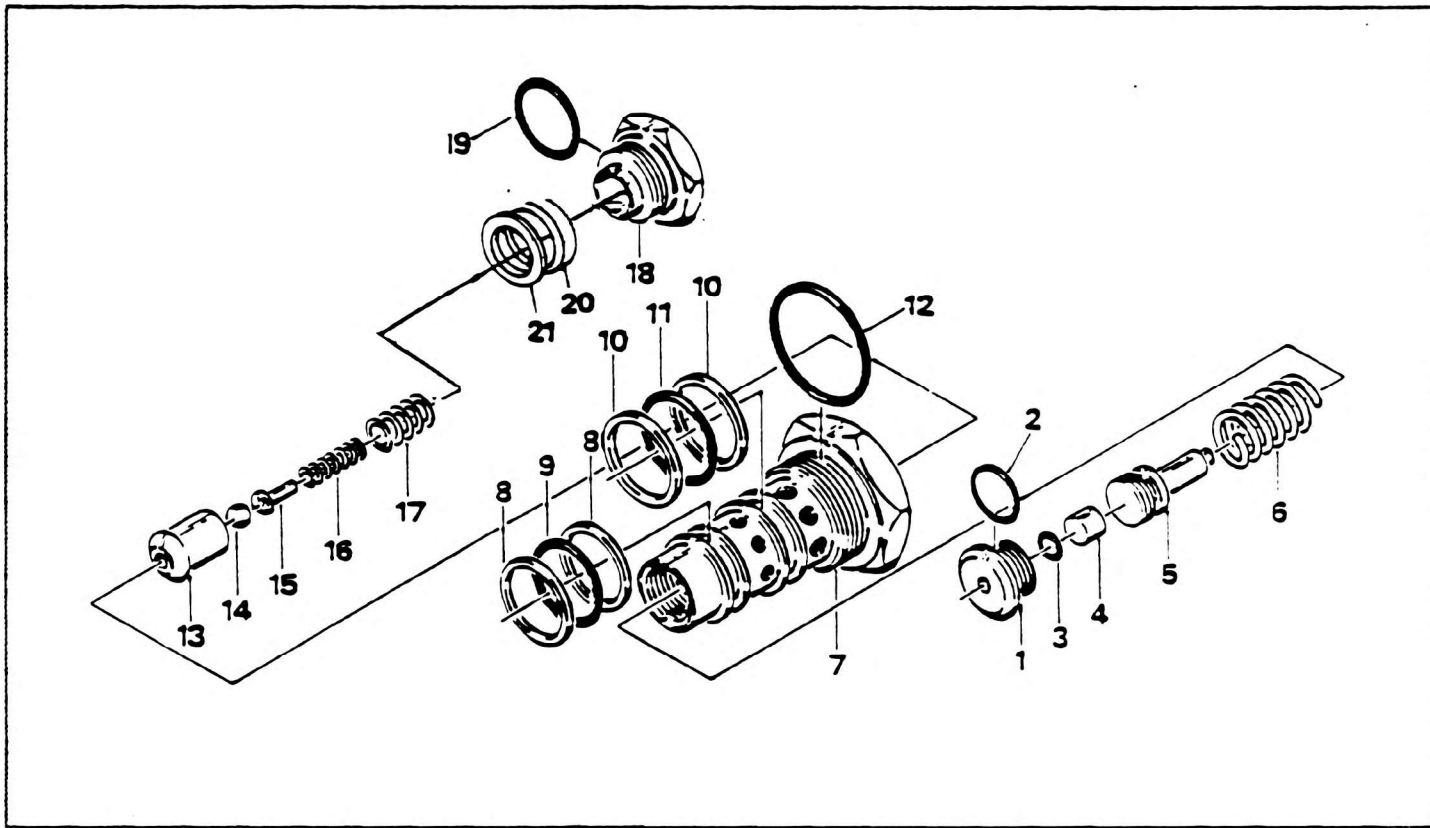

# VALVE ASSEMBLY - CARTRIDGE

# GROVE

NO.	PART NO.	QTY	DESCRIPTION	NO.	PART NO.	QTY	DESCRIPTION
	7-926-001803		COMPLETE ASSY				
	* 9-752-100391		REPAIR KIT				
1	9-926-103319	1	ORIFICE	19 *	7-755-117000	1	O-RING
2 *	7-755-910000	1	O-RING	20	9-926-105463	1	RING, SEAL
3 *	7-755-011000	1	O-RING	21	9-926-105464	1	RING, RETAINING
4	9-926-103320	1	PISTON				
5	9-926-103318	1	PISTON				
6	9-926-103316	1	SPRING				
7	NOT SERVICED	1	BODY				
8 *	7-755-120609	2	RING, BACK-UP				
9 *	7-755-120000	1	O-RING				
10 *	7-755-125609	2	RING, BACK-UP				
11 *	7-755-125000	1	O-RING				
12 *	7-755-920000	1	O-RING				
13	9-926-105462	1	POPPET				
14	9-926-100614	1	BALL				
15	9-926-100612	1	END, SPRING				
16	9-926-100592	1	SPRING				
17	9-926-102115	1	SPRING				
18	9-926-103317	1	PLUG				